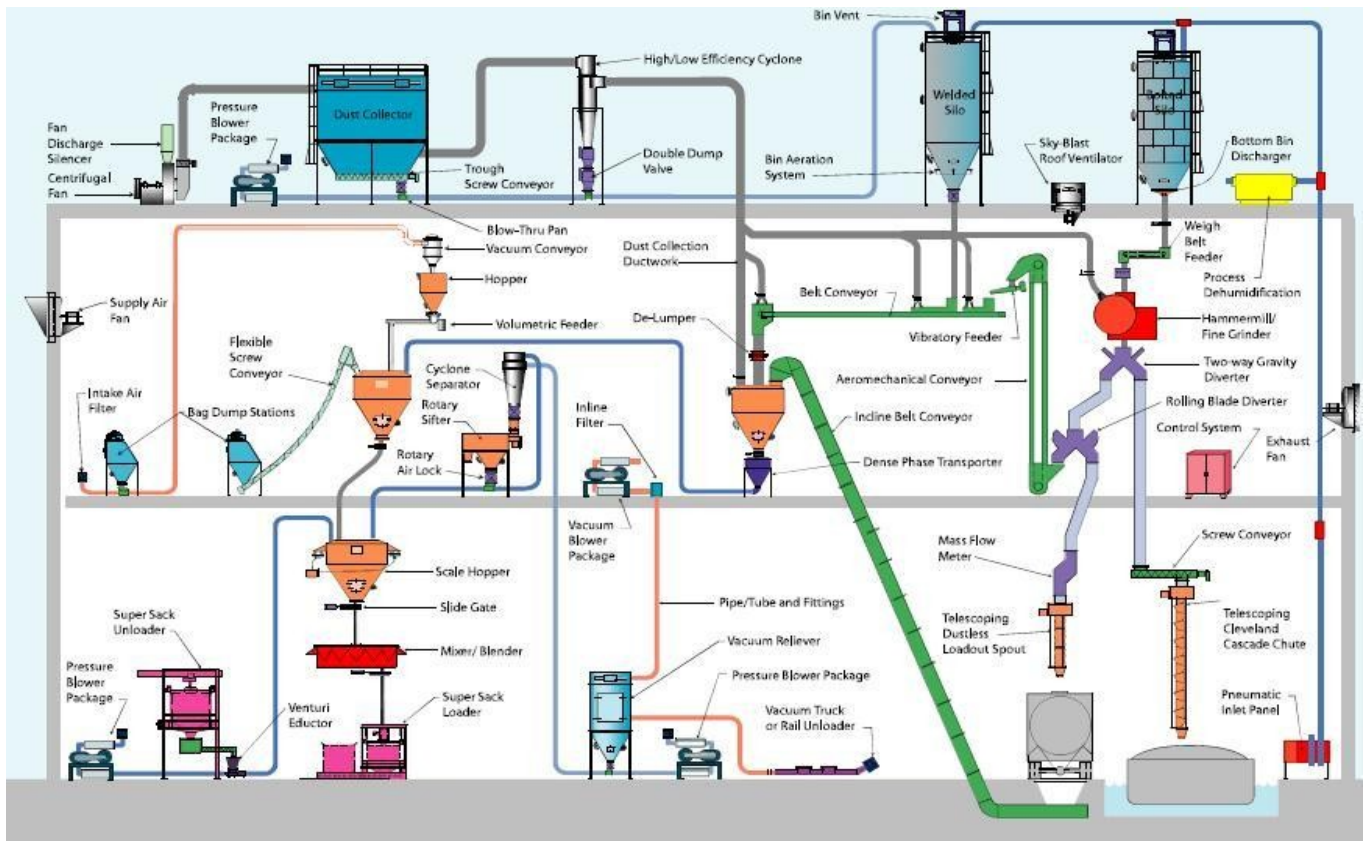

- ON-SITE SERVICE -

SYSTEM EVALUATION / COMPONENT TROUBLESHOOTING

24-HOUR SERVICE / EMERGENCY REPAIR

INNOVATIVE BLOWER SOLUTIONS, INC.

Innovative Blower Solutions, Inc. (IBS) specializes in all aspects of material processing and handling. We offer service and equipment solutions for both dry and liquid handling applications. From storage, to packaging, to dust collection, to feeding, to mixing, to pneumatic conveying...we have you covered!